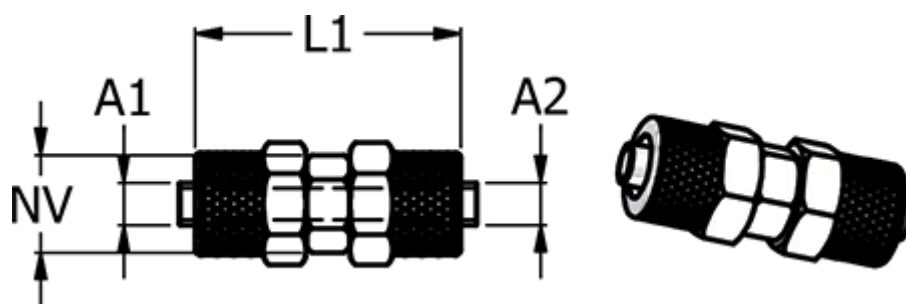

Data Sheet

Article number: 5861130010

Description: Push-on fitting 11.300-10, metal $\text{Ø}10/8\text{-}\text{Ø}10/8$
Straight connector

Measures

Hose diameter A1 = 10/8

Hose diameter A2 = 10/8

NV = 14